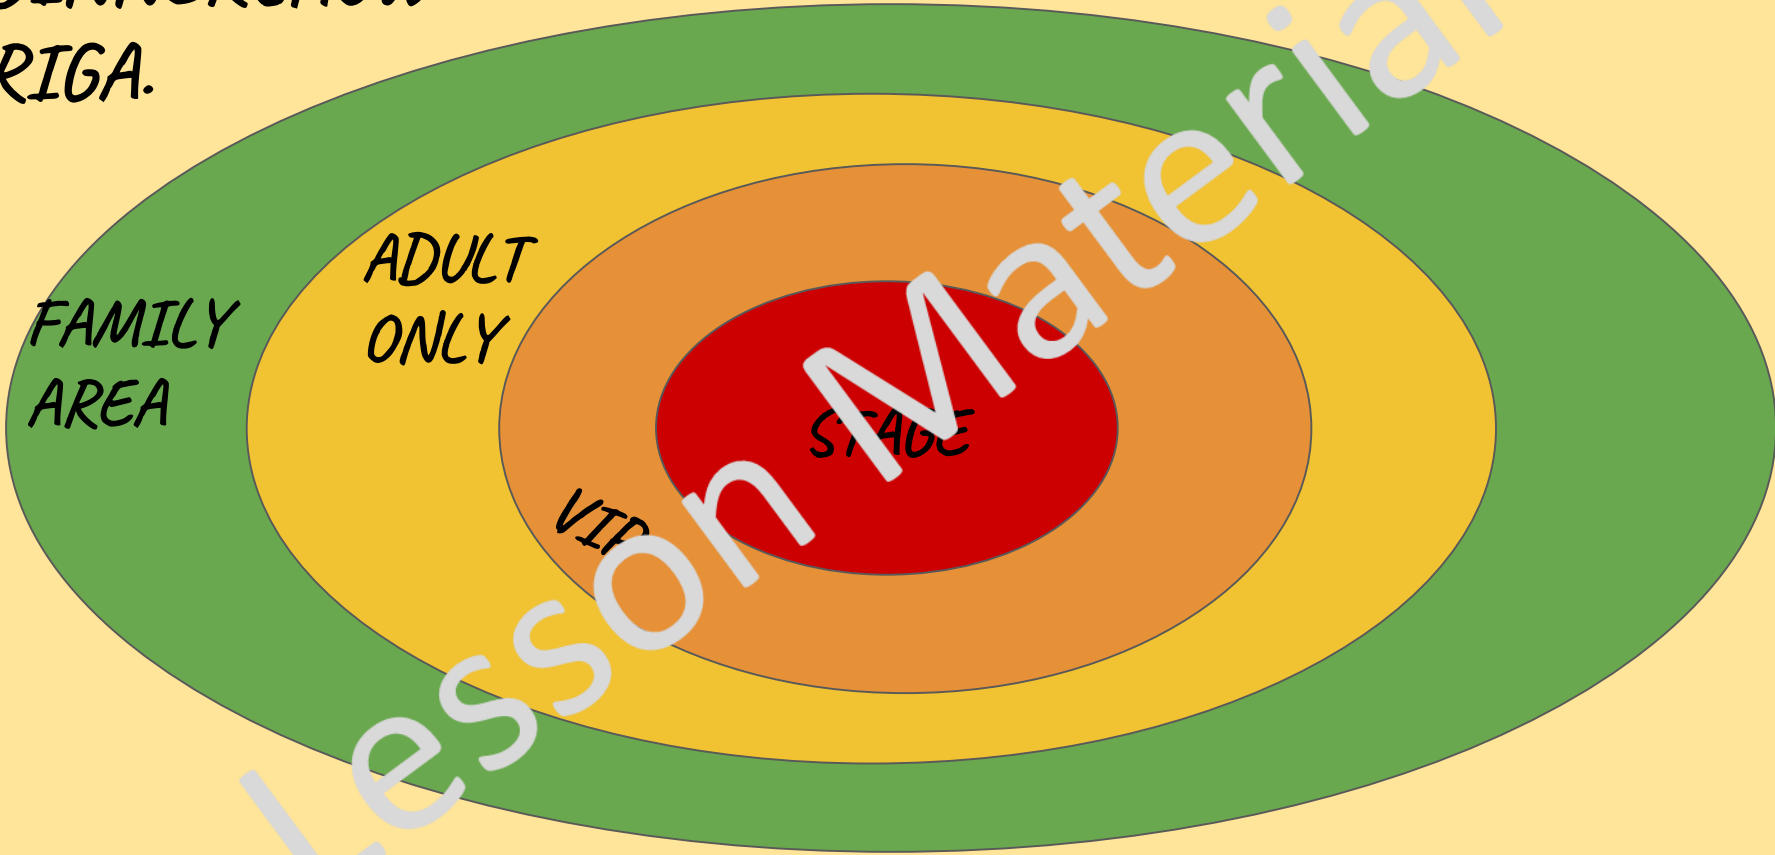

# TARGET FAMILY

- Father
- Mother
- Daughter (17 Years)
- Son (5 Years)

DINNER SHOW  
RIGA.

FLOORPLAN DINNER SHOW

Material  
Lesson